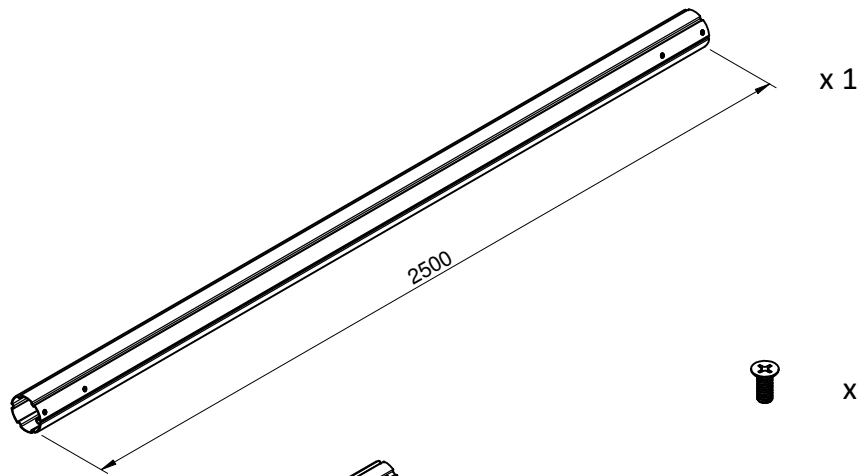

ASSEMBLY INSTRUCTIONS

TELESCOPIC TUBE 2500 - 4500, RTT-450

x 1

x 2

x 4

x 4

x 2

x 2

x 1

x 4

1

2

3