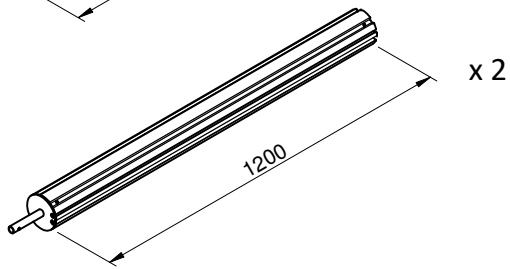

ASSEMBLY INSTRUCTIONS

TELESCOPIC TUBE 2500 - 4500, RTT-450

x 1

x 2

x 4

x 4

x 2

x 2

x 1

x 4

1

2

3