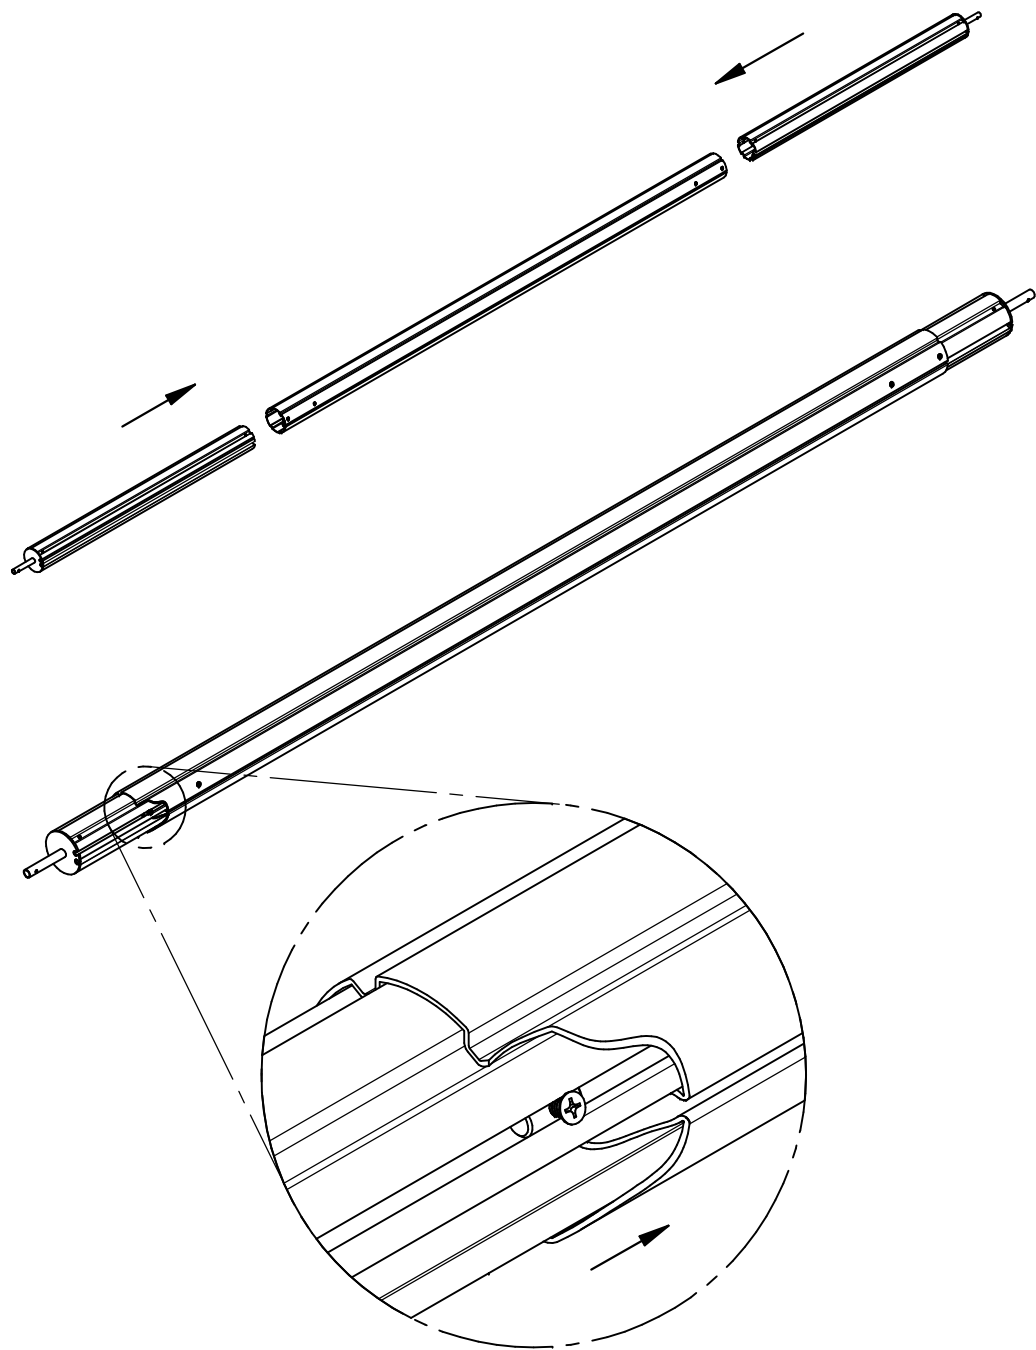

ASSEMBLY INSTRUCTIONS

TELESCOPIC TUBE 2500 - 4500, RTT-450

x 1

x 2

x 4

x 4

x 2

x 2

x 1

x 4

1

2

3