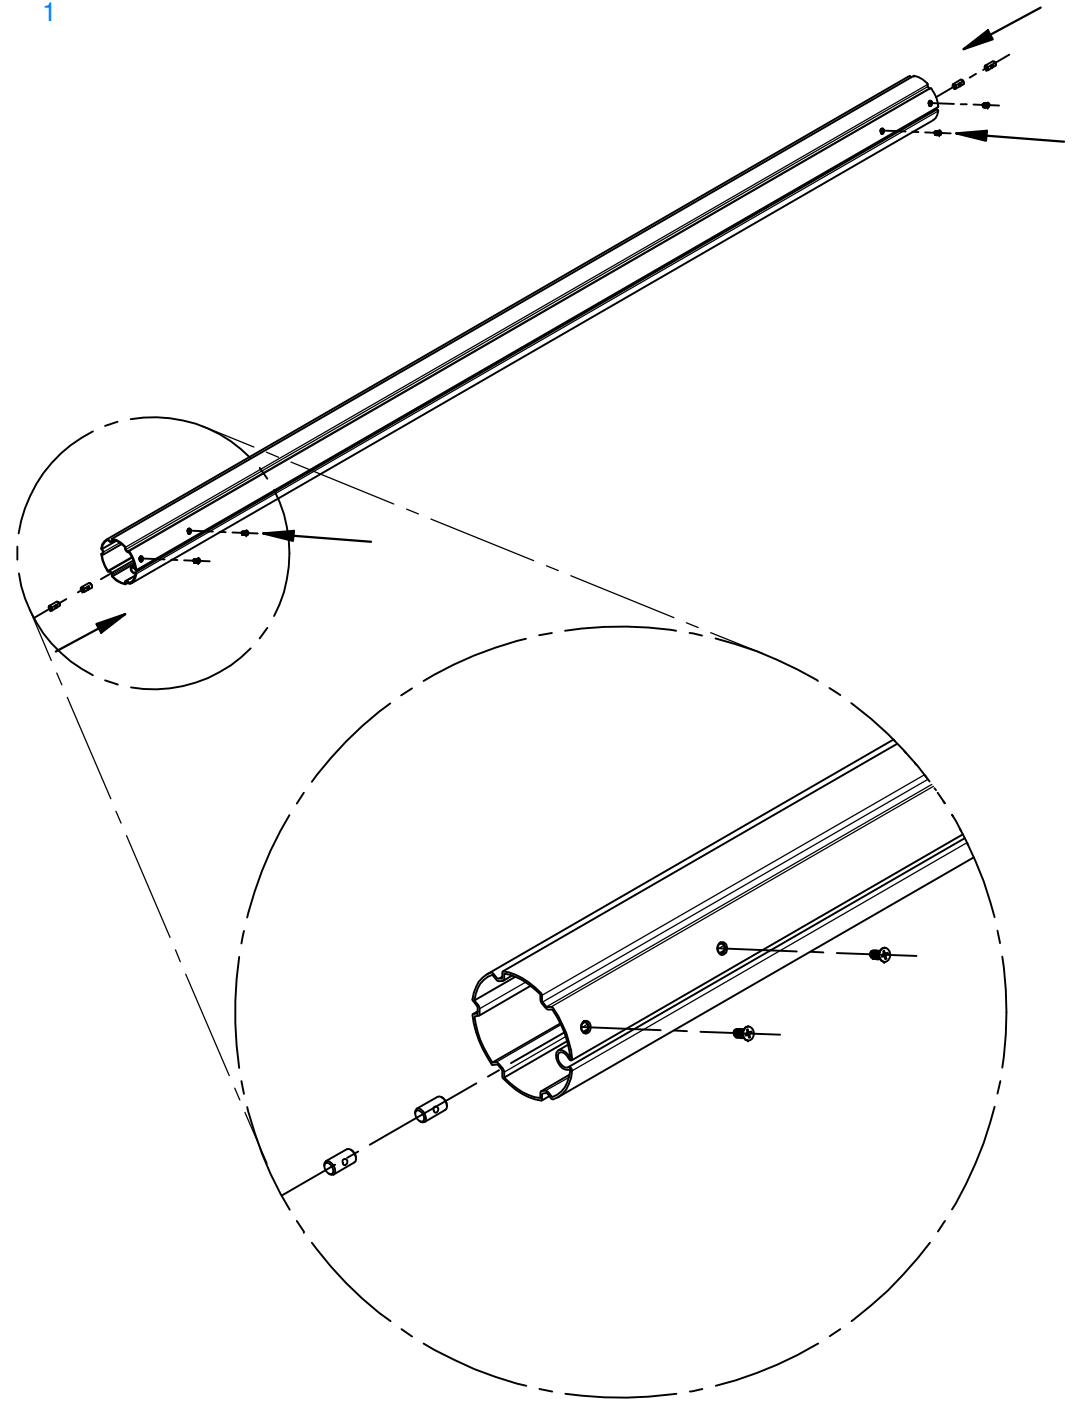

ASSEMBLY INSTRUCTIONS

TELESCOPIC TUBE 2500 - 4500, RTT-450

x 1

x 2

x 4

x 4

x 2

x 2

x 1

x 4

1

2

3