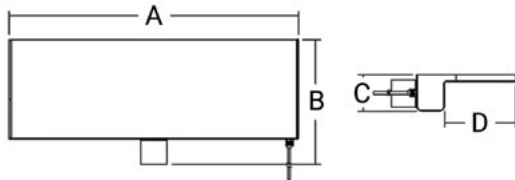

Specifications:

- Steady and even flow produces state of art artificial waterfall.
- Inbuilt water-proof LEDs add colours to water.
- Led are powered by external 12V DC, which is safe and reliable.

Μοντέλο Model	Μέγεθος σύνδεσης Connection size	A (mm)	B (mm)	C (mm)	D (mm)	Ισχύς Power	Volt
PWD-300	50 mm	306	263	76	150	4W	DC12V
PWD-600	50 mm	606	263	76	150	8W	DC12V
PWD-900	50 mm	906	263	76	150	12W	DC12V