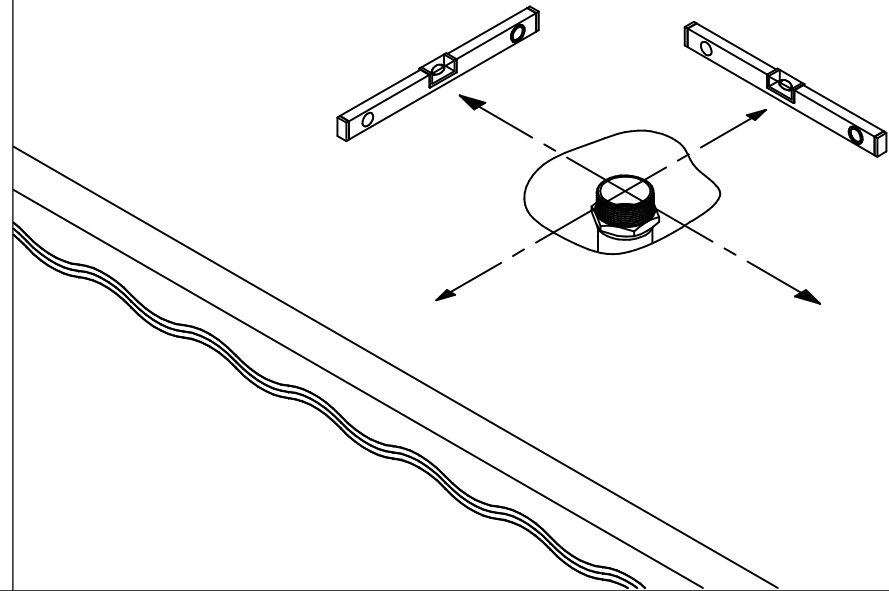

ASSEMBLY INSTRUCTIONS

CANNON JET ITHACA (AGI-119) CIRCULAR NOZZLE

x 1

x 8

x 8

x 8

1

2