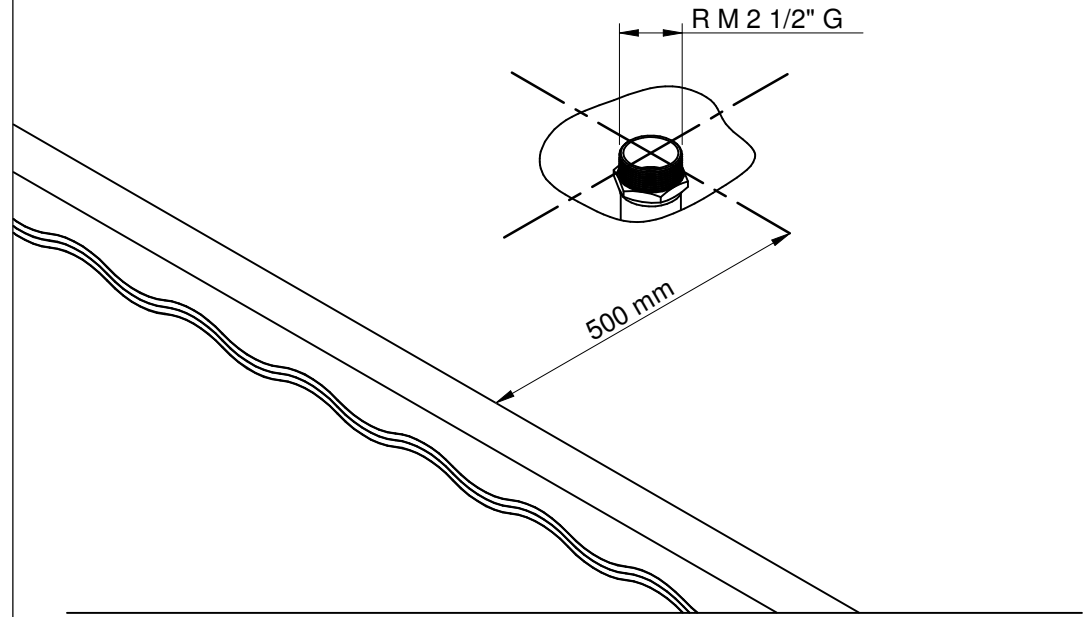

ASSEMBLY INSTRUCTIONS

CANNON JET ITHACA (AGI-119) CIRCULAR NOZZLE

x 1

x 8

x 8

x 8

1

2

3

5

4

6