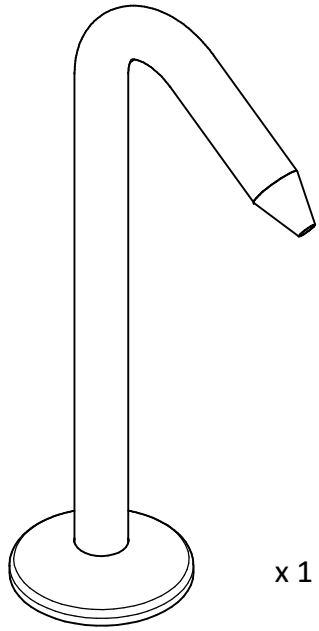

ASSEMBLY INSTRUCTIONS

CANNON JET ITHACA (AGI-119) CIRCULAR NOZZLE

x 1

x 8

x 8

x 8

1

2

3

5

4

6