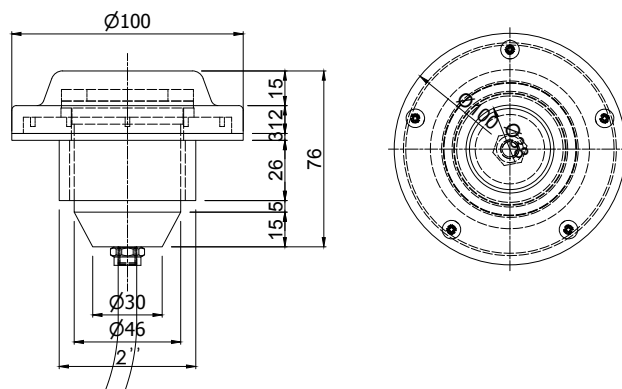

White ABS plastic underwater pool or spa light with a 12V-5W MR16 LED bulb in cool white, warm white or blue colour. The white colour combines wonderfully with pools equipped with white accessories, endowing them with an elegant and minimal look. Exceptional chemical resistance and UV protection. It is designed for underwater wall installation and has a diameter of 100 mm. It is manufactured in 2" male thread for screw mounting installation or in 63 mm for push mounting installation. Perfect for concrete pools, while for installation in polyester pools the light fixture is supplied with an additional plastic nut.

**Χαρακτηριστικά:**

- Υλικό: λευκό ABS π्लाστικό.
- Βαθμός προστασίας: IP68.
- Σύνδεση: 63 mm (κουμπωτό) ή 2" αρσενικό σπειρώμα (βιδωτό).
- Χρώμα φωτισμού: cool white, warm white ή μπλε.
- 1,65 m καλώδιο H07RN-F, μεγέθους 2x1 mm².
- Πάχος προσώπου: 27 mm.
- Διαστάσεις: Ø 100 x 76 mm.
- Υποβρύχια εγκατάσταση.
- Θέση εγκατάστασης: τοιχία.
- Τύπος πισίνας: σκυροδέματος/πολυεστερική.
- Προστασία UV & ανθεκτικότητα στα χημικά.

Specifications:

- **Material:** white ABS plastic.
- **IP rating:** IP68.
- **Connection:** 63 mm (push mounting) or 2" male thread (screw mounting).
- **Light colour:** cool white, warm white, blue.
- 1,65 m of H07RN-F, cable size 2x1 mm².
- **Faceplate thickness:** 27 mm.
- **Dimensions:** Ø 100 x 76 mm.
- **Underwater installation.**
- **Installation position:** wall.
- **Type of pool:** concrete/polyester.
- **UV protection & chemical resistance.**

Installation on polyester pools: The fixture is supplied with a 2" male thread and a plastic nut.