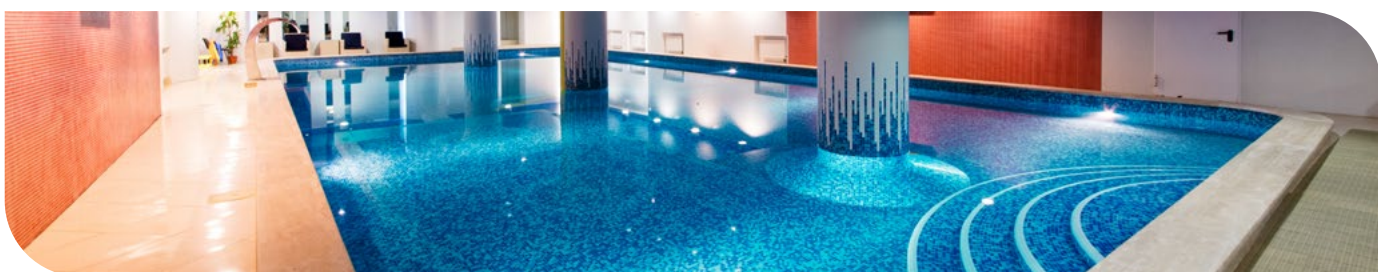

Παρέχεται καλώδιο
Cable included

Αδιάβροχο
Waterproof

Πισίνες σκυροδέματος
Concrete pools

Πολυεστερικές πισίνες
Polyester pools