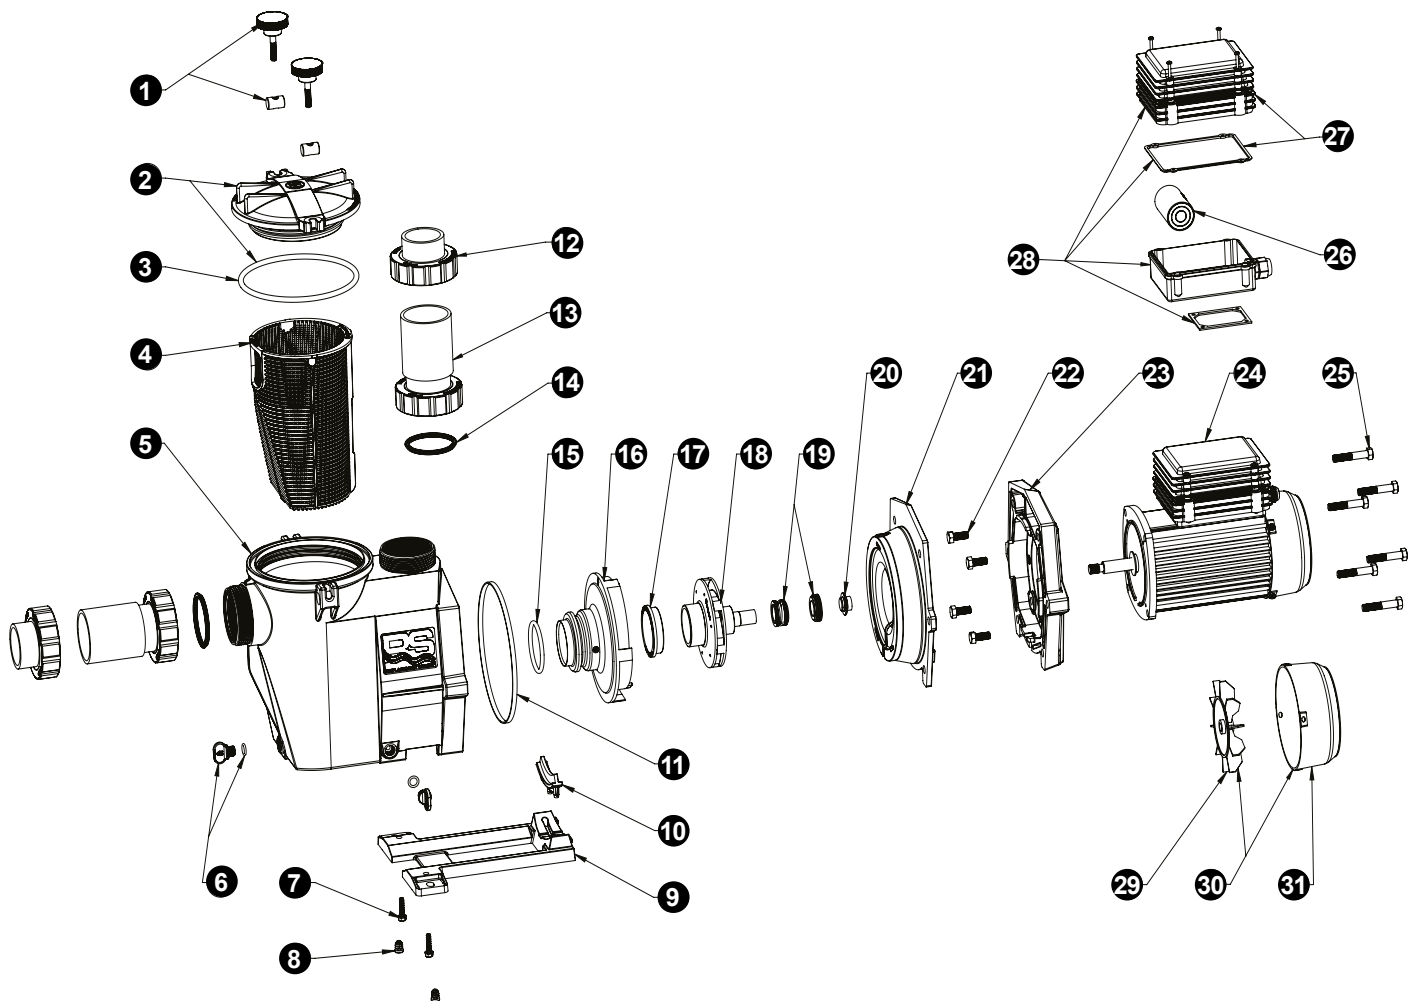

SELF-PRIMING SWIMMING POOL PUMP FOR RESIDENTIAL POOL, RS II SERIES

HAYWARD

MODELS

- RS3008EV1
- RS3011EV1
- RS3016EV1
- RS3020EV1
- RS3020EV3
- RS3025EV3
- RS3030EV3

No.	Description	Quantity	Code
1	Swivel nut + Hand knob		SPX1600PN
2	Strainer cover		SPX3000DS
3	Lid gasket		SPX3000S
4	Strainer basket		SPX3000MDI
5	Pump Housing/Strainer		RSX750A2EDI
6	Drain Plug		SPX4000PO
7	Cap screw		SPX1600Z5
8	Plug		RSX111490
9	Mounting bracket		SPX3000GDI
	Spacer		
10	RS3008EV1/RS3011EV1/RS3016EV1/RS3020EV1 RS3016EV3/RS3020EV3/RS3025EV3/RS3030EV3		SPX3000QDI1 SPX3000QDI2
11	Housing gasket		SPX3000T
12	Union connector kit 50mm RS3008EV1/RS3011EV1		RSX750EPAKDI
13	Union connector kit 63mm RS3016EV1/RS3020EV1/RS3016EV3/RS3020EV3/RS3025EV3/ RS3030EV3 (63 mm)		RSX750EPAK
14	Gasket		RSX750N
15	Diffuser gasket		SPX4000Z1DI
	Diffuser		
16	RS3008EV1/RS3011EV1/RS3016EV1/RS3020EV1/RS3016EV3/ RS3020EV3 RS3025EV3/RS3030EV3		SPX3200B3DI SPX3021BDI
17	Ring for impeller		SPX3021R
	Impeller		
18	RS3008EV RS3011EV RS3016EV RS3020EV RS3025EV RS3030EV		SPX3008CDIE SPX3011CDIE SPX3012CDI SPX3015CDI SPX3020CDI SXP3030CDIE
19	Seal assembly		SPX1600Z2
20	Slinger		SPX1500Q6DI
21	Seal plate		SPX3020EDI
22	Motor cap screw		SPX0125Z4
23	Motor mounting plate		SPX3000FDI
	Motor		
24	RS3008EV1 RS3011EV1 RS3016EV1 RS3020EV1 RS3016EV3 RS3020EV3 RS3025EV3 RS3030EV3		SPX3007Z1CAE SPX3010Z1CAE SPX3012Z1CAE SPX3015Z1CAE SPX3015Z1CAET SPX3020Z1CAET SPX3025Z1CAET SPX3030Z1CAET
25	Housing screw		
	Capacitor		
26	RS3008EV1 RS3011EV1 RS3016EV1 RS3020EV1		SPX3000Z1CCA1 SPX3000Z1CCA1 SPX3000Z1CCA2 SPX3000Z1CCA2
27	Junction box (Cover + gasket)		SPX3000Z1CCG
28	Junction box assembly		SPX3000Z1CWBG
	Fan		
29	RS3008EV1/RS3011EV1/RS3016EV1/RS3020EV1 RS3016EV3/RS3020EV3/RS3025EV3/RS3030EV3		SPX3000Z1CF1 SPX3000Z1CF2
	Fan cover + Fan		
30	RS3008EV1/RS3011EV1/RS3016EV1/RS3020EV1 RS3016EV3/RS3020EV3/RS3025EV3/RS3030EV3		SPX3000Z1CECF1 SPX3000Z1CECF2
	Fan cover		
31	RS3008EV1/RS3011EV1/RS3016EV1/RS3020EV1 RS3016EV3/RS3020EV3/RS3025EV3/RS3030EV3		SPX3000Z1CEC1 SPX3000Z1CEC2