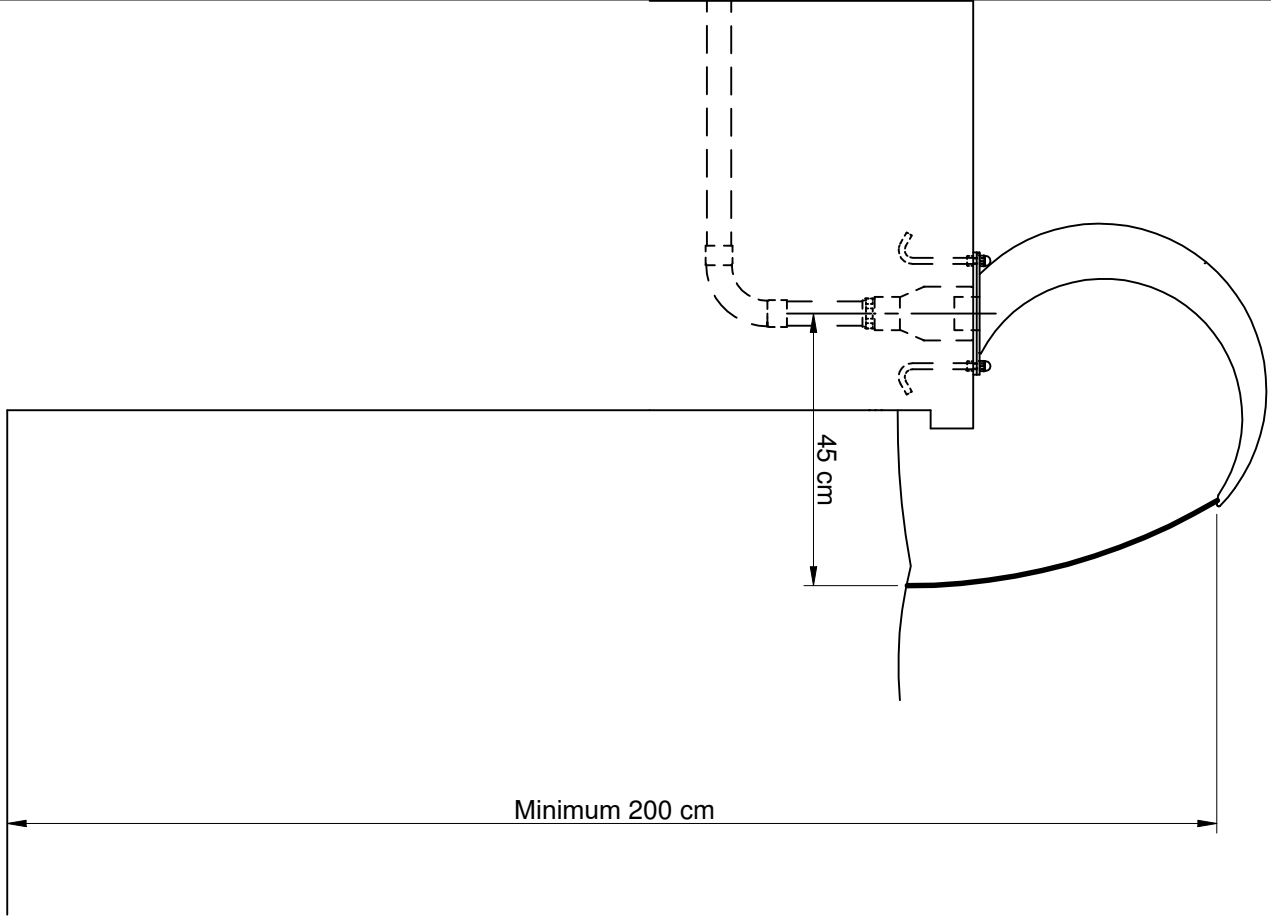

ASSEMBLY INSTRUCTIONS
ANCHOR FOR WATER CURTAIN MINI IOS

x 1

x 1

x 4

1

2

3

5

4

6

Minimum 200 cm

45 cm