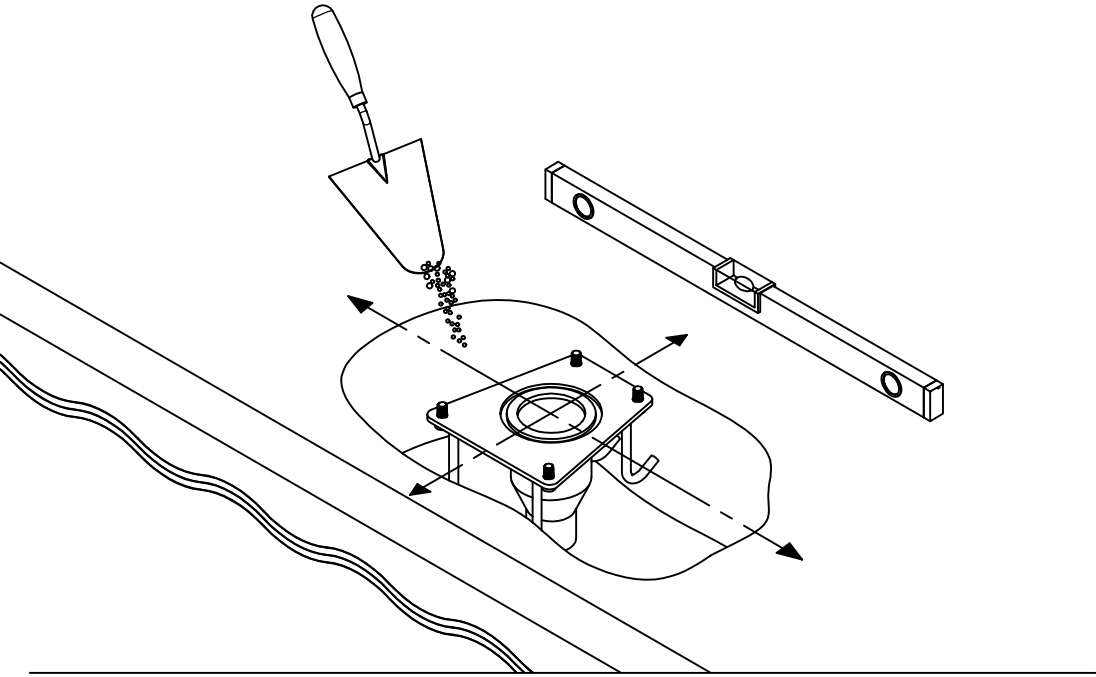

ASSEMBLY INSTRUCTIONS
ANCHOR FOR WATER CURTAIN MINI IOS

x 1

x 1

x 4

1

2

3

5

4

6

Minimum 200 cm

45 cm