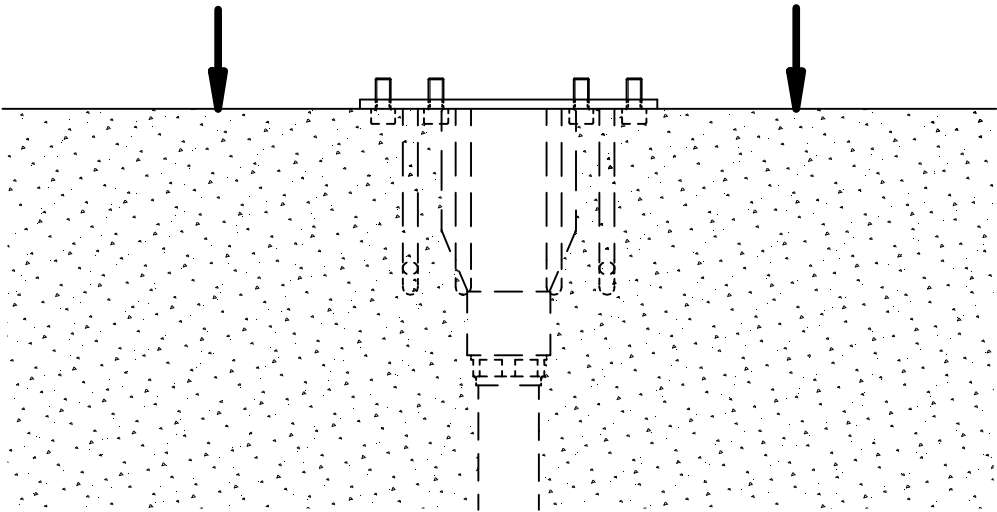

ASSEMBLY INSTRUCTIONS
ANCHOR FOR WATER CURTAIN MINI IOS

x 1

x 1

x 4

1

2

3

5

4

6

Minimum 200 cm

45 cm