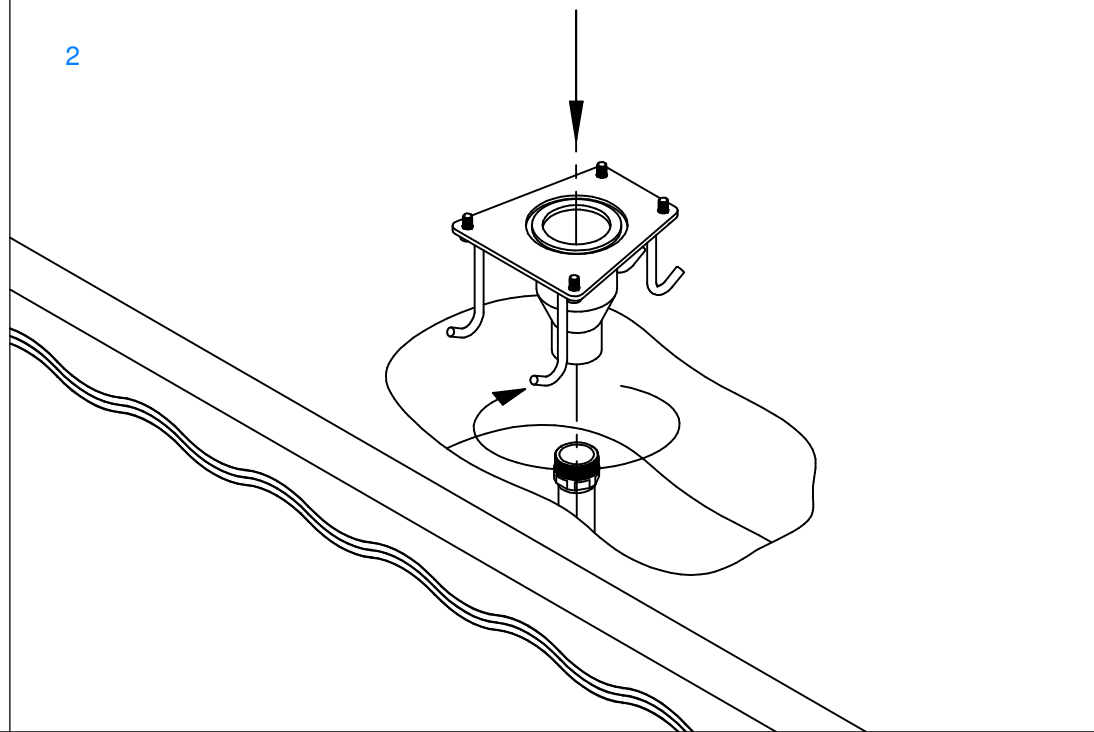

ASSEMBLY INSTRUCTIONS
ANCHOR FOR WATER CURTAIN MINI IOS

x 1

x 1

x 4

1

2

3

5

4

6

Minimum 200 cm

45 cm