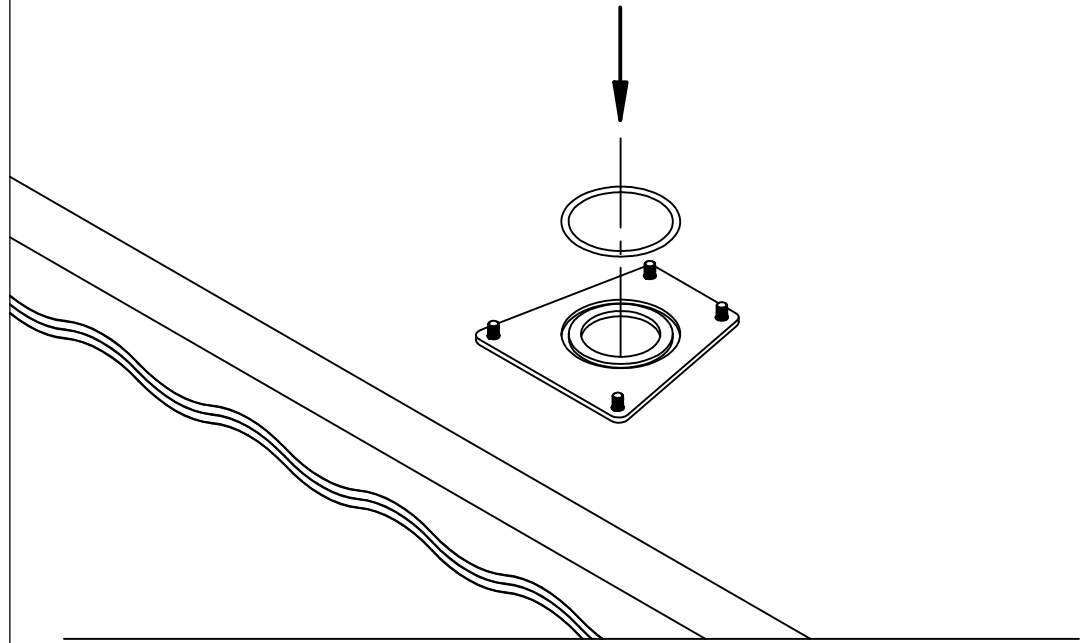

ASSEMBLY INSTRUCTIONS
ANCHOR FOR WATER CURTAIN MINI IOS

x 1

x 1

x 4

1

2

3

5

4

6

Minimum 200 cm

45 cm