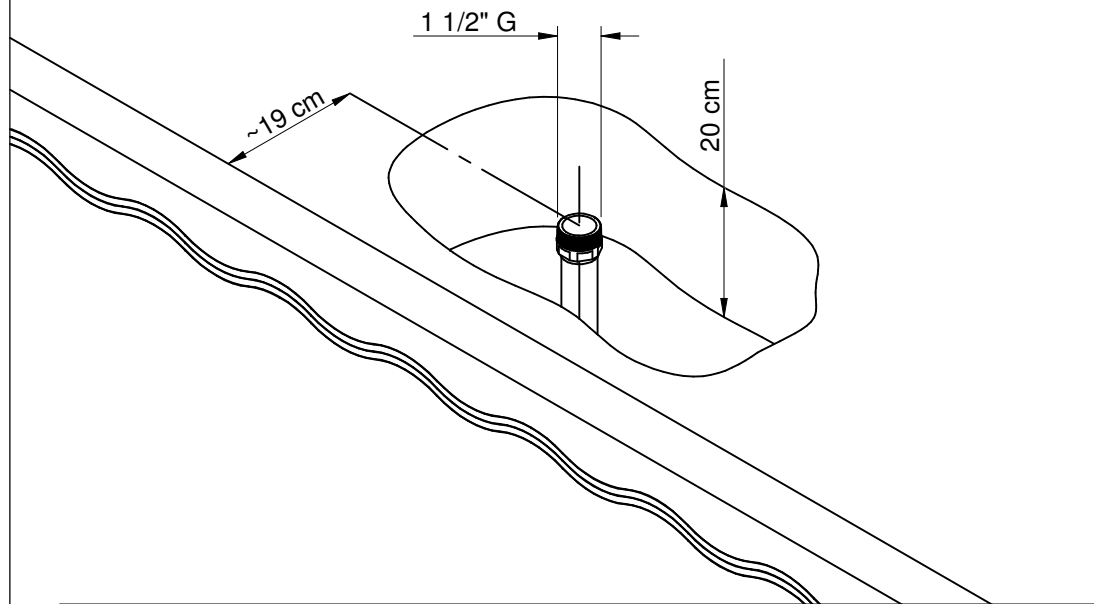

ASSEMBLY INSTRUCTIONS
ANCHOR FOR WATER CURTAIN MINI IOS

x 1

x 1

x 4

1

2

3

5

4

6

Minimum 200 cm

45 cm