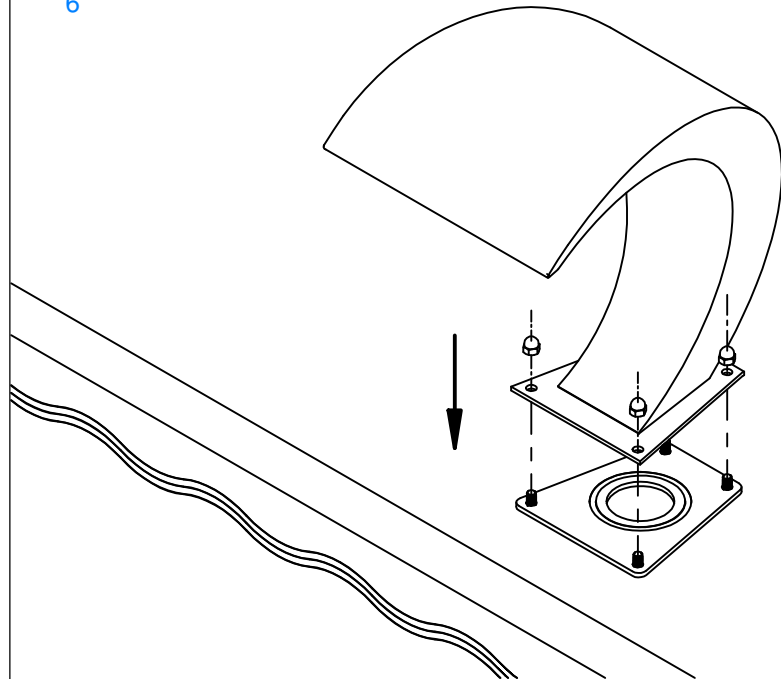

ASSEMBLY INSTRUCTIONS
ANCHOR FOR WATER CURTAIN MINI IOS

x 1

x 1

x 4

1

2

3

5

4

6

Minimum 200 cm

45 cm