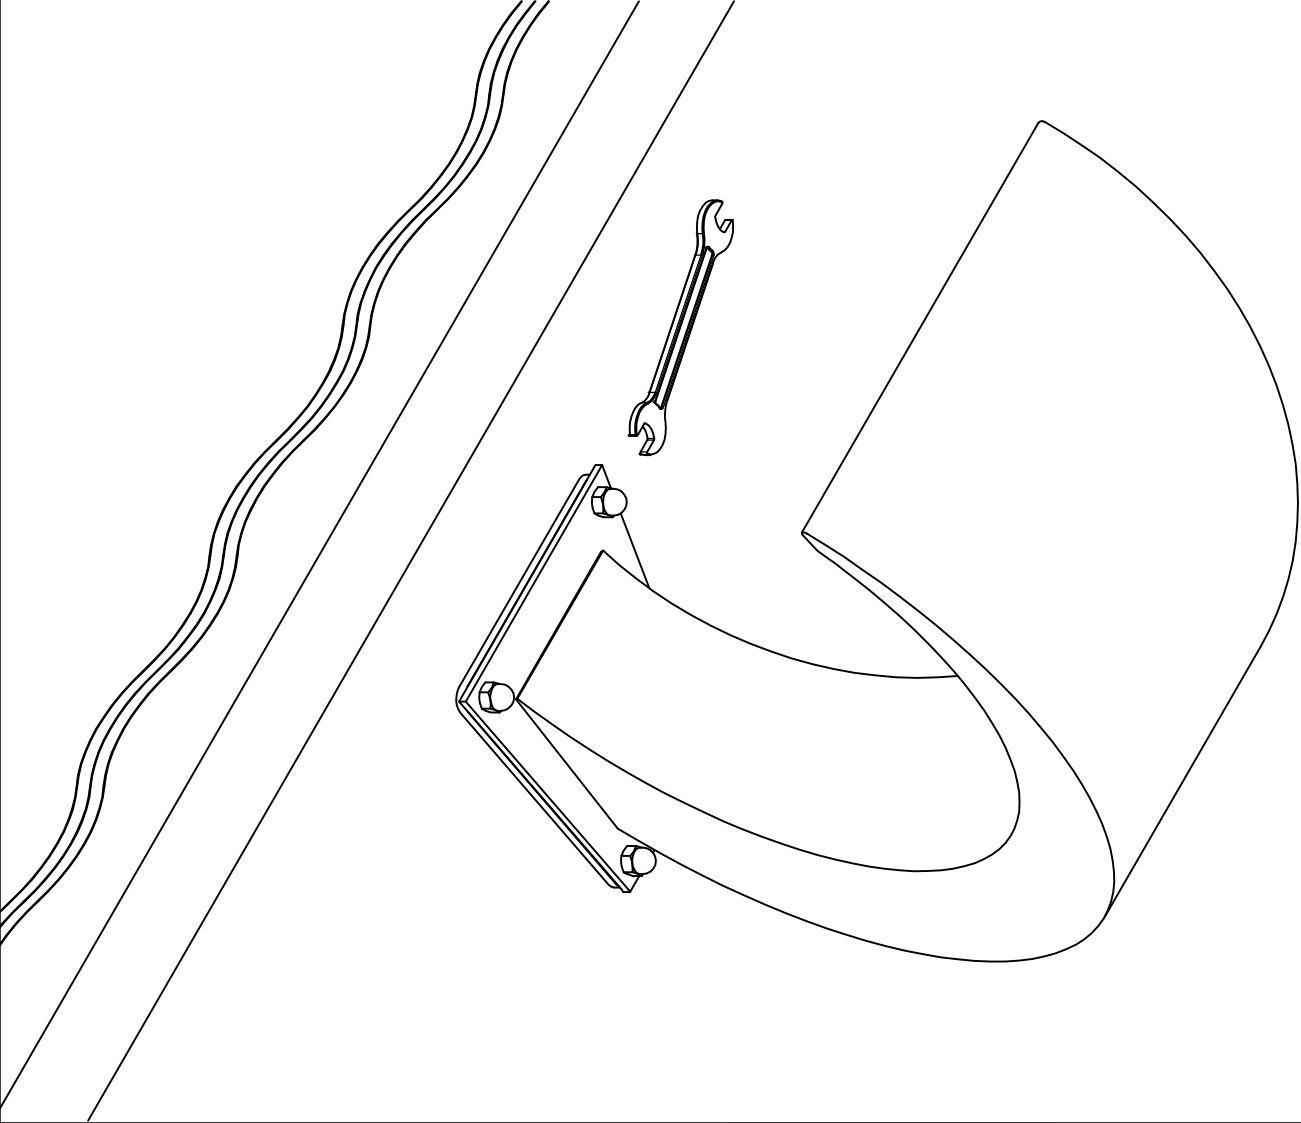

ASSEMBLY INSTRUCTIONS
ANCHOR FOR WATER CURTAIN MINI IOS

x 1

x 1

x 4

1

2

3

5

4

6

Minimum 200 cm

45 cm