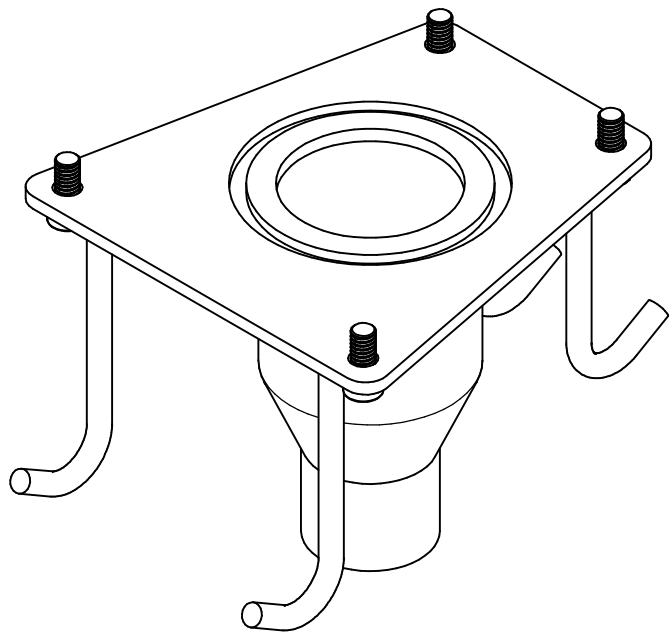

ASSEMBLY INSTRUCTIONS
ANCHOR FOR WATER CURTAIN MINI IOS

x 1

x 1

x 4

1

2

3

5

4

6

Minimum 200 cm

45 cm