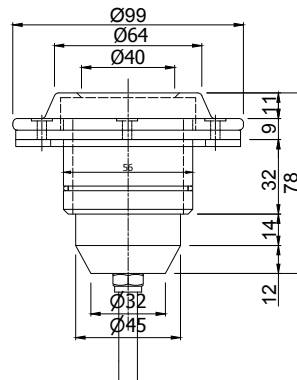

Small bronze chrome plated underwater pool or spa light, with elegant design and glossy finish. It has a 12V-35W or 50W halogen bulb for white colour light distribution, while its size (faceplate: Ø99 mm) makes it versatile and suitable for numerous applications. It can be installed as a main source of light in small swimming pools or spas, or as an attractive illumination unit on pool stairs. Manufactured in 2" male thread for screw mounting installation or in 63 mm for push mounting installation. For installations on polyester pools the light fixture is supplied with a 2" male thread and a plastic nut.

**Χαρακτηριστικά:**

- Υλικό: επιχρωμιωμένος μπρούντζος.
- Φινίρισμα: glossy.
- Βαθμός προστασίας: IP68.
- Σύνδεση: 63 mm (κουμπωτή) ή 2" αρσενικό σπείρωμα (βιδωτό).
- Χρώμα φωτισμού: λευκό.
- 1,65 m καλώδιο H07RN-F, μεγέθους 2x1 mm².
- Πάχος προσώπου: 20 mm.
- Διαστάσεις: Ø 99 x 78 mm.
- Υποβρύχια εγκατάσταση.
- Θέση εγκατάστασης: τοιχία.
- Τύπος πισίνας: σκυροδέματος/πολυεστερική.

Specifications:

- **Material:** bronze chrome plated.
- **Finish:** glossy.
- **IP rating:** IP68.
- **Connection:** 63 mm (push mounting) or 2" male thread (screw mounting).
- **Light colour:** white.
- **1,65 m of H07RN-F, cable size 2x1 mm².**
- **Faceplate thickness:** 20 mm.
- **Dimensions:** Ø 99 x 78 mm.
- **Underwater installation.**
- **Installation position:** wall.
- **Type of pool:** concrete/polyester.