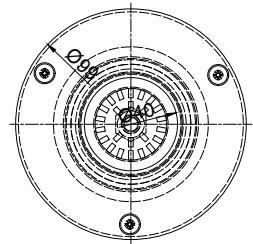

Small bronze chrome plated underwater pool or spa light, with elegant design and glossy finish. It has a 12V-35W or 50W halogen bulb for white colour light distribution, while its size (faceplate: Ø99 mm) makes it versatile and suitable for numerous applications. It can be installed as a main source of light in small swimming pools or spas, or as an attractive illumination unit on pool stairs. Manufactured in 2" male thread for screw mounting installation or in 63 mm for push mounting installation. For installations on polyester pools the light fixture is supplied with a 2" male thread and a plastic nut.

**Χαρακτηριστικά:**

- Υλικό: επιχρωμιωμένος μπρούντζος.
- Φινίρισμα: glossy.
- Βαθμός προστασίας: IP68.
- Σύνδεση: 63 mm (κουμπωτή) ή 2" αρσενικό σπείρωμα (βιδωτό).
- Χρώμα φωτισμού: λευκό.
- 1,65 m καλώδιο H07RN-F, μεγέθους 2x1 mm².
- Πάχος προσώπου: 20 mm.
- Διαστάσεις: Ø 99 x 78 mm.
- Υποβρύχια εγκατάσταση.
- Θέση εγκατάστασης: τοιχία.
- Τύπος πισίνας: σκυροδέματος/πολυεστερική.

Specifications:

- **Material:** bronze chrome plated.
- **Finish:** glossy.
- **IP rating:** IP68.
- **Connection:** 63 mm (push mounting) or 2" male thread (screw mounting).
- **Light colour:** white.
- **1,65 m of H07RN-F, cable size 2x1 mm².**
- **Faceplate thickness:** 20 mm.
- **Dimensions:** Ø 99 x 78 mm.
- **Underwater installation.**
- **Installation position:** wall.
- **Type of pool:** concrete/polyester.