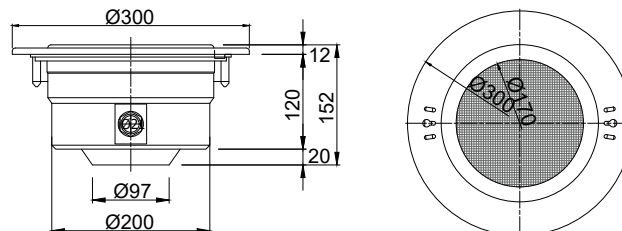

**High quality stainless steel (AISI-316) pool light equipped with a resin filled LED bulb of 90, 324 or 531 LED units that prevent water from infiltrating the light. It is available in cool white or RGB colour in 16 illumination programme modes. Its face has an overall diameter of 300 mm and a faceplate thickness of 12 mm. Wall mounting with its own wall niche in concrete or liner structures. It has a flexible conduit hose, a 4 meter long cable, side cable outlet and chemical resistance. The bulb can be changed without removing the water from the structure. It is particularly efficient against penetrating organisms living in the water, corrosion, oxidation or pH fluctuations. It is also available with ABS plastic wall niche, making it perfect for lower budget projects.**

**Specifications:**

- **Material:** stainless steel (AISI-316) faceplate & ABS or stainless steel (AISI-316) niche.
- **IP rating:** IP68 up to 2 m depth.
- **Installation:** wall niche.
- **Light colour:** cool white or RGB.
- **16 illumination programme modes.**
- **4 m cable H07RN-F 2x1 mm<sup>2</sup>.**
- **1 m of flexible conduit hose.**
- **Faceplate thickness: 12 mm.**
- **Faceplate diameter: Ø 300 mm.**
- **Underwater installation.**
- **Installation position:** wall.
- **Type of pool:** concrete/liner.
- **Corrosion proof & chemical resistance.**
- **Re-bulbing without lowering the water level.**
- **Side cable outlet.**