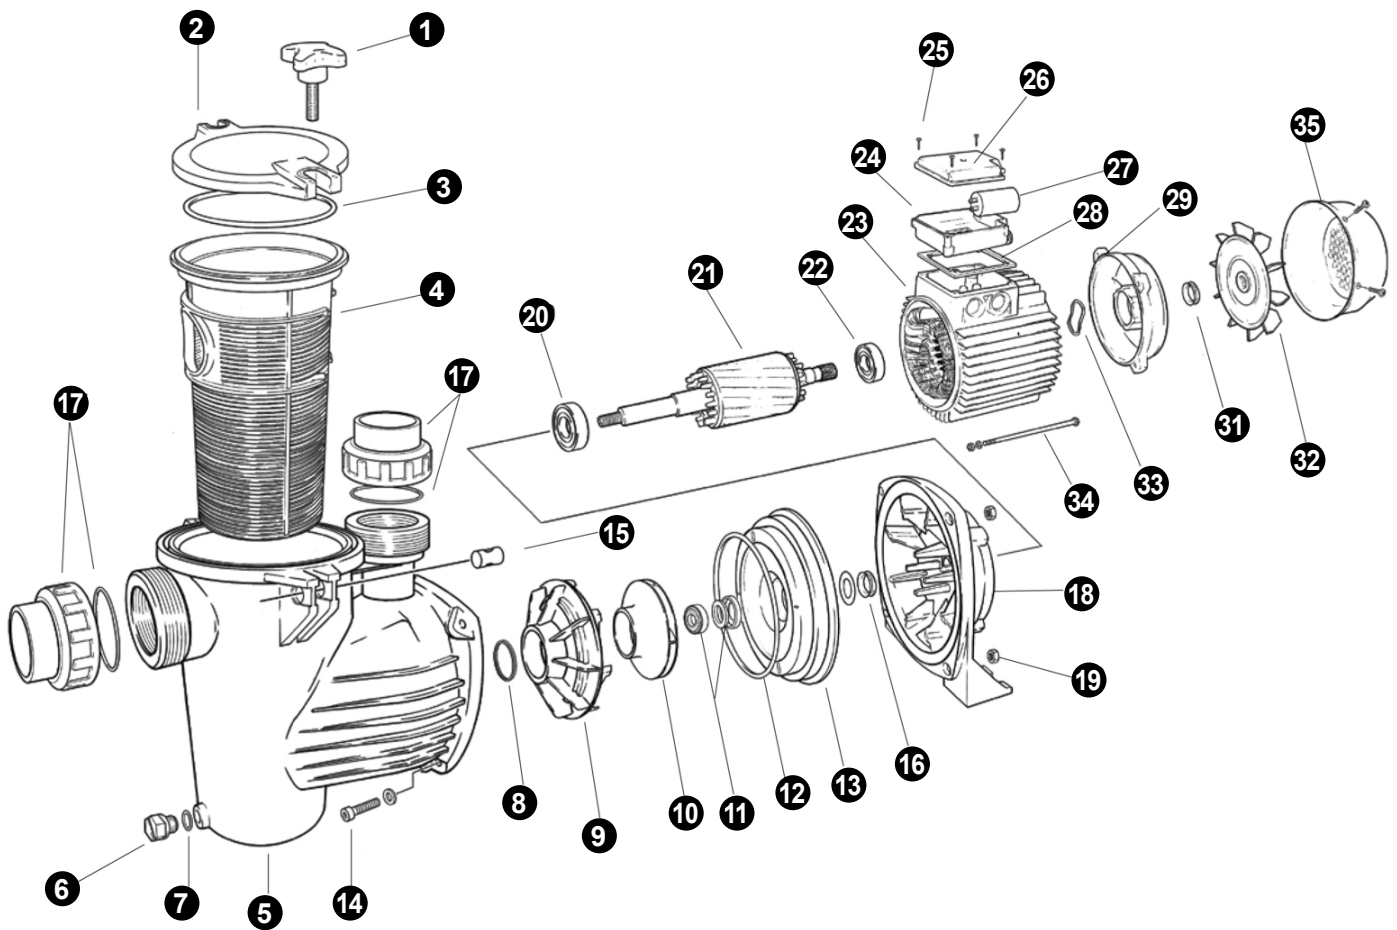

# SELF-PRIMING PUMP FOR RESIDENTIAL POOLS, MP SERIES

**ACQUASOURCE PRODUCTION**

**MODELS**

- MP-025
- MP-033
- MP-050
- MP-075
- MP-076
- MP-100
- MP-101

No.	Description	Quantity	Code
1	Pre-filter handle MP		92401015
2	Pre-filter cover MP		92401016
3	O'Ring joint (98x6) pre-filter MP		92401045
4	Pre-filter basket MP		92401018
5	Pump body MP (yellow)		92401020
5	Nut din. 934 M-10 A-2 antigrip treat.		92401024
6	Draining plug MP/LIFE		92400034
7	Draining plug O'Ring (10,81x1,78) MP/LIFE		92400035
8	Diffuser joint (57x4) MP		92401029
9	Diffuser MP		92401030
10	Impeller MP 025		92401036
	Impeller MP 033		92401037
	Impeller MP 050		92401038
	Impeller MP 075		92401039
	Impeller MP 100		92401040
	Impeller MP 025 D.86 (60 HZ)		92401120
	Impeller MP 033 D.89 (60 HZ)		92401121
	Impeller MP 050 D.94 (60 HZ)		92401122
	Impeller MP 075 D.94 (60 HZ)		92401123
	Impeller MP 100 D.98 (60 HZ)		92401124
11	Mech. seal WIDIA D.15, MP		9012215C
	Mech. seal AISI-316 D.15, MP standard		9012315L
	Mech. seal CARB. SILIC D.15, MP AISI-316 seawater		9012415L
12	Pump body lid O'Ring MP (159x5)		92401046
13	Pump body lid MP		92401047
15	Pre-filter handle cilinder MP		92401049
16	Front IP-55 mec. 63 protective seal MP		92401051
17	PVC connection kit D.50 MP		92401110
	PVC connection kit D.50 MP B.S.		92401111
	Connection joint (52x58x4,5) MP		92401112
	Extra price kit Racord PVC MP B.S.		92401113
18	Pump support MP 25-35-50		92401052
	Pump support MP 75-100		92401053
26	Terminal box cover mec. 63, MP (long)		92401077
27	Capacitor 18 UF, MP/LIFE		92400106
	Capacitor 20 UF, MP 025-100/LIFE 050-075 M		92400107
28	Terminal box gasket		92401084
29	Motor back cover mec. 63, MP		92401085
	Motor back cover mec. 71, MP/LIFE		92400104
32	Fan mec. 63, MP		92401092
	Fan mec. 71, MP/LIFE		92400100
33	Thrust washer mec. 63, MP		92401096
	Thrust washer mec. 71, MP/LIFE (M/T)		92400156
34	Tie rod mec. 63, MP 025-050		92401097
35	Fan cover mec. 63, MP		92401094
	Fan cover mec. 71, MP/LIFE 050-100		92400102
20-22	Ball bearing 6202 ZZ C3, MP/LIFE 050-100		92400116
34-36	Tie rod MP 075-100		92400147
S/N	Foot Pump MP 025-033-050		92401100
S/N	Foot Pump MP 075-100		92401101
S/N	Tapon protector ROJO 1½", MP		92400089
S/N	Vierteaguas MP 30x14,9x3		92401050