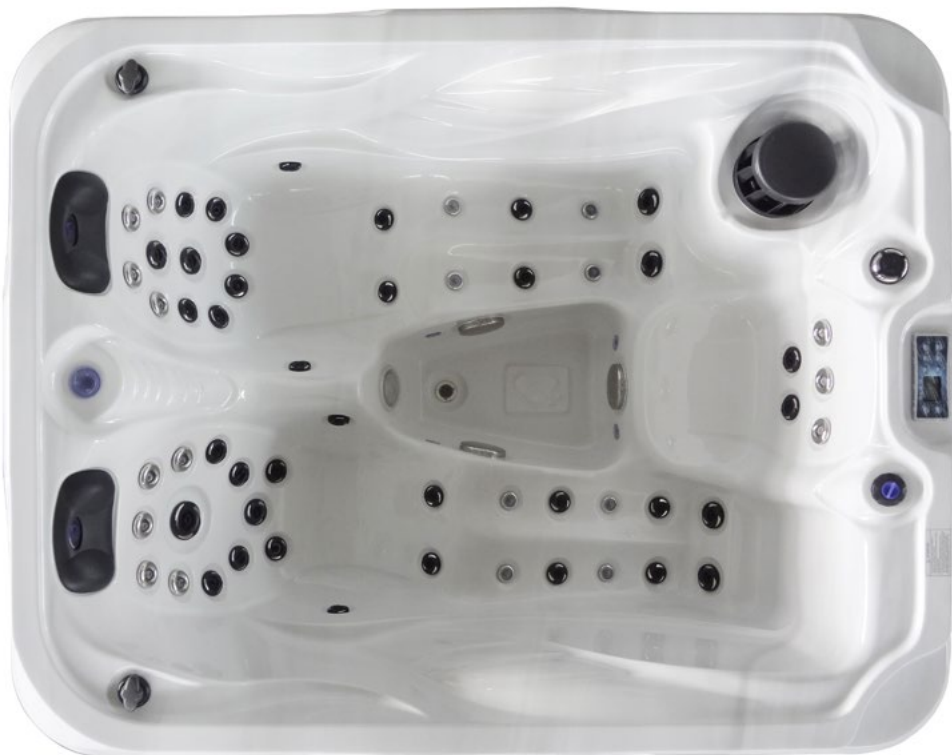

Colours: Shell H-06